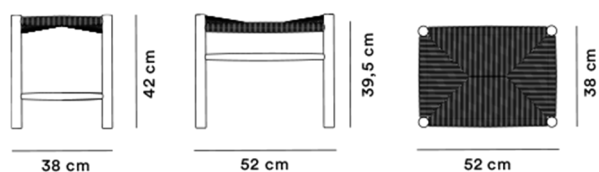

Colours

WOODS

Fredericia

1 9 1 1