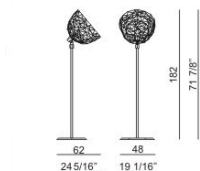

Rock terra

Bianca

Marrone

Certifications

BULBS

fluorescent
1x23W E27

BULBS (120 V)

fluorescent
1x23W E26 medium