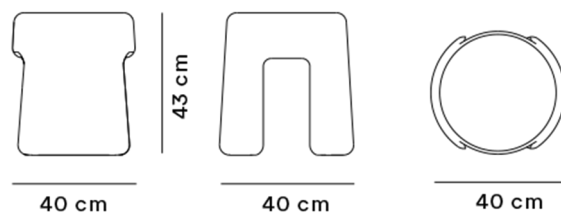

Upholstery according to current price list.

Fredericia