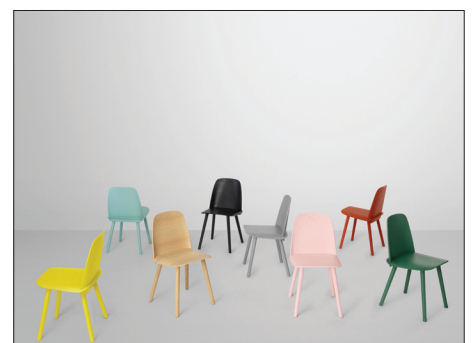

TECHNICAL SPECIFICATIONS NERD CHAIR

“Through an innovative integration between seat and back and precise detailing, Nerd has a strong personality and a very iconic character. While the appearance of Nerd is unique, the overall expression, material and craftsmanship all have references to classic Scandinavian design values. I am really happy with the result; a chair that stands out as a very personal and distinct interpretation of an all-wood chair.”

DESCRIPTION

Iconic all-wood chair, winner of Muuto Talent Award 2011. Available in 8 finishes.

ENVIRONMENT

Indoor

DIMENSIONS (CM)

Height: 80,5 cm

Seat Height: 46 cm

Width: 45,5 cm

Depth :50 cm

MATERIAL

Lacquered ash or oak wood, felt pads.

COLOUR / REFERENCE CODE

Oak, black, dark green, grey, petroleum, red, rose, yellow

CLEANING INSTRUKTIONS

Use moist cloth first, then dry cloth

MUUTO