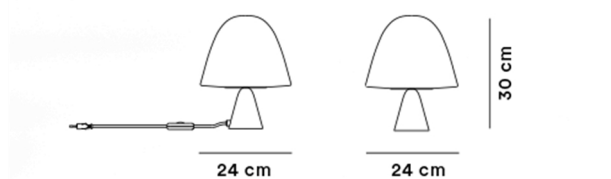

Fredericia

1 9 1 1