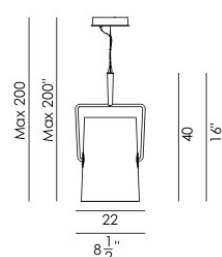

Fork

DESIGN DIESEL /2010

The Fork lampshade is inspired by casual fashion, by campsite tents and by an informal, playful and dynamic lifestyle. The stitching on the fabric has been created like that on jeans and the rings are not merely decorative, but respond to practical needs with simplicity and immediacy. The lampshade is extremely flexible and can be oriented 360°. The stand of the floor and table versions is also very mobile, thanks to its joints: this means you can change the direction of the light as you please, play with the lamp and have fun continually finding new positions for it. Made of fabric and metal, the light is available in floor and table versions and large and small suspension versions, in ivory and grey. Adjustable lampshade.

Grande

Avorio

Certifications

BULBS

halogen energy saver
 1x120W R7s (118mm)

BULBS (120 V)

halogen
 1x150W RSC type T3 (4 11/16")

Piccola