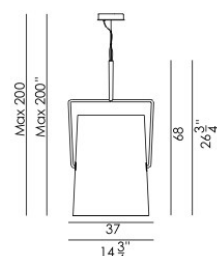

Fork

DESIGN DIESEL /2010

The Fork lampshade is inspired by casual fashion, by campsite tents and by an informal, playful and dynamic lifestyle. The stitching on the fabric has been created like that on jeans and the rings are not merely decorative, but respond to practical needs with simplicity and immediacy. The lampshade is extremely flexible and can be oriented 360°. The stand of the floor and table versions is also very mobile, thanks to its joints: this means you can change the direction of the light as you please, play with the lamp and have fun continually finding new positions for it. Made of fabric and metal, the light is available in floor and table versions and large and small suspension versions, in ivory and grey. Adjustable lampshade.

Grande

Avorio

Certifications

BULBS

halogen energy saver
 1x120W R7s (118mm)

BULBS (120 V)

halogen
 1x150W RSC type T3 (4 11/16")

Piccola