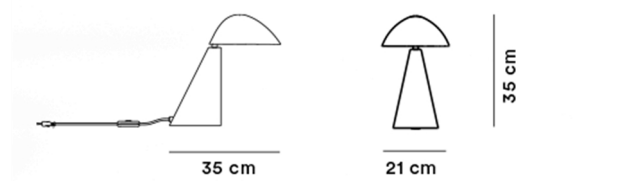

Fredericia

1 9 1 1