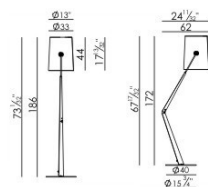

FORK TERRA

DESIGN DIESEL /2009

The Fork lampshade is inspired by casual fashion, by campsite tents and by an informal, playful and dynamic lifestyle. The stitching on the fabric has been created like that on jeans and the rings are not merely decorative, but respond to practical needs with simplicity and immediacy. The light inside reveals a patchwork structure and the texture of the canvas, a little like when you turn on a light inside a tent. The lampshade is extremely flexible and can be oriented 360°. The stand of the floor and table versions is also very mobile, thanks to its joints: this means you can change the direction of the light as you please, play with the lamp and have fun continually finding new positions for it. The light is available in floor and table versions and large and small suspension versions, in grey or ivory. Adjustable lampshade.