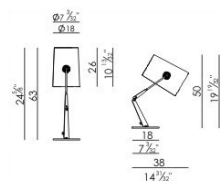

FORK TAVOLO

DESIGN DIESEL /2009

The Fork lampshade is inspired by casual fashion, by campsite tents and by an informal, playful and dynamic lifestyle. The stitching on the fabric has been created like that on jeans and the rings are not merely decorative, but respond to practical needs with simplicity and immediacy. The light inside reveals a patchwork structure and the texture of the canvas, a little like when you turn on a light inside a tent. The lampshade is extremely flexible and can be oriented 360°. The stand of the floor and table versions is also very mobile, thanks to its joints: this means you can change the direction of the light as you please, play with the lamp and have fun continually finding new positions for it. The light is available in floor and table versions and large and small suspension versions, in grey or ivory. Adjustable lampshade.