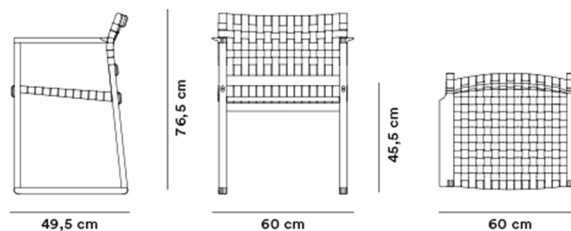

Fredericia

1 9 1 1