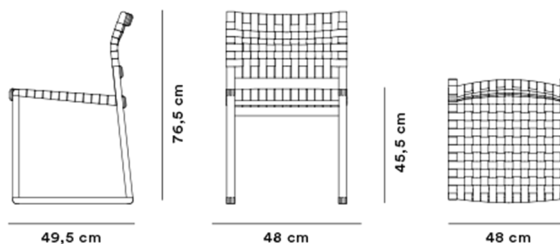

Fredericia

1 9 1 1