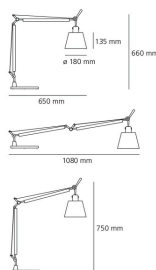

DIMENSIONS

COLOUR

LAMPS NOT INCLUDED

Category: HALO
Number: 1
Lbs: Qa60
Watt: 70 W
Socket: E27
Type: Hsgsa/c/ub
Luminous Flux (lm): 1180 lm
Colour Rendering: 1a
Colour temperature (K): 2900 K
Duration (h): 2000

LUMINAIR

Watt: 77 W
Voltage: 220V-240V