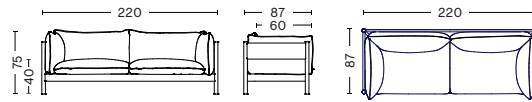

DIMENSIONS

2 SEATER

WIDTH 180 CM | 70.87"
DEPTH 87 CM | 34.3"
HEIGHT 75 CM | 29.5"
SEAT HEIGHT 40 CM | 15.7"
SEAT DEPTH 60 CM | 23.6"

3 SEATER

WIDTH 220 CM | 86.6"
DEPTH 87 CM | 34.3"
HEIGHT 75 CM | 29.5"
SEAT HEIGHT 40 CM | 15.7"
SEAT DEPTH 60 CM | 23.6"

CLUB ARMCHAIR

WIDTH 75 CM | 29.53"
DEPTH 85 CM | 33.46"
HEIGHT 75 CM | 29.5"
SEAT HEIGHT 40 CM | 15.7"
SEAT DEPTH 60 CM | 23.6"

CLUB SOFA

WIDTH 150 CM | 59.06"
DEPTH 87 CM | 34.3"
HEIGHT 75 CM | 29.5"
SEAT HEIGHT 40 CM | 15.7"
SEAT DEPTH 60 CM | 23.6"