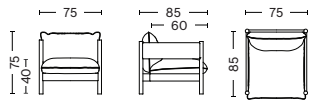

DIMENSIONS

2 SEATER

WIDTH 180 CM | 70.87"
DEPTH 87 CM | 34.3"
HEIGHT 75 CM | 29.5"
SEAT HEIGHT 40 CM | 15.7"
SEAT DEPTH 60 CM | 23.6"

3 SEATER

WIDTH 220 CM | 86.6"
DEPTH 87 CM | 34.3"
HEIGHT 75 CM | 29.5"
SEAT HEIGHT 40 CM | 15.7"
SEAT DEPTH 60 CM | 23.6"

CLUB ARMCHAIR

WIDTH 75 CM | 29.53"
DEPTH 85 CM | 33.46"
HEIGHT 75 CM | 29.5"
SEAT HEIGHT 40 CM | 15.7"
SEAT DEPTH 60 CM | 23.6"

CLUB SOFA

WIDTH 150 CM | 59.06"
DEPTH 87 CM | 34.3"
HEIGHT 75 CM | 29.5"
SEAT HEIGHT 40 CM | 15.7"
SEAT DEPTH 60 CM | 23.6"