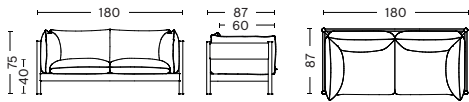

DIMENSIONS

2 SEATER

WIDTH 180 CM | 70.87"
DEPTH 87 CM | 34.3"
HEIGHT 75 CM | 29.5"
SEAT HEIGHT 40 CM | 15.7"
SEAT DEPTH 60 CM | 23.6"

3 SEATER

WIDTH 220 CM | 86.6"
DEPTH 87 CM | 34.3"
HEIGHT 75 CM | 29.5"
SEAT HEIGHT 40 CM | 15.7"
SEAT DEPTH 60 CM | 23.6"

CLUB ARMCHAIR

WIDTH 75 CM | 29.53"
DEPTH 85 CM | 33.46"
HEIGHT 75 CM | 29.5"
SEAT HEIGHT 40 CM | 15.7"
SEAT DEPTH 60 CM | 23.6"

CLUB SOFA

WIDTH 150 CM | 59.06"
DEPTH 87 CM | 34.3"
HEIGHT 75 CM | 29.5"
SEAT HEIGHT 40 CM | 15.7"
SEAT DEPTH 60 CM | 23.6"