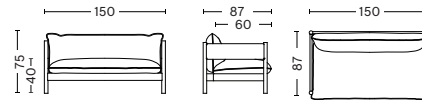

DIMENSIONS

2 SEATER

WIDTH 180 CM | 70.87"
DEPTH 87 CM | 34.3"
HEIGHT 75 CM | 29.5"
SEAT HEIGHT 40 CM | 15.7"
SEAT DEPTH 60 CM | 23.6"

3 SEATER

WIDTH 220 CM | 86.6"
DEPTH 87 CM | 34.3"
HEIGHT 75 CM | 29.5"
SEAT HEIGHT 40 CM | 15.7"
SEAT DEPTH 60 CM | 23.6"

CLUB ARMCHAIR

WIDTH 75 CM | 29.53"
DEPTH 85 CM | 33.46"
HEIGHT 75 CM | 29.5"
SEAT HEIGHT 40 CM | 15.7"
SEAT DEPTH 60 CM | 23.6"

CLUB SOFA

WIDTH 150 CM | 59.06"
DEPTH 87 CM | 34.3"
HEIGHT 75 CM | 29.5"
SEAT HEIGHT 40 CM | 15.7"
SEAT DEPTH 60 CM | 23.6"