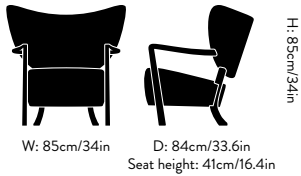

Wulff^{ATD2} &Tradition 2021 / 1938

Product category
Lounge chair

Environment
Indoor

Material
Oiled wood, HR foam, polyester wadding, fabric upholstery

Production process
The frame is made from solid beech and plywood and subsequently covered in HR foam and polyester wadding. The solid wood legs are turned and CNC milled.

Dimensions
H: 85cm/34in, W: 85cm/34in, D: 84cm/33.6in
Seat height: 41cm/16.4in
Armrest height: 59cm / 23.2in

Packaging dimensions
H: 90cm/36in, W: 91cm/36.4in, D: 93cm/37.2in

Colli quantity
1 pc

Weight
Product: 15kg
Incl. packaging: 24kg

Strength, Durability and Safety Testing
The chair is tested for strength, durability and safety according to EN 16139 Level 2 - extreme contract use.

COM - Material Consumption
Fabric usage: 2.3 meters based on a 140cm roll.

COM must be approved by &Tradition to ensure suitability for upholstery.

Leg finishes
Oiled Oak
Oiled Walnut

Cleaning instructions
Please download our Material Care & Cleaning instructions through www.andtradition.com

Stock items
Hallingdal 376
Karakorum 003
Karandash 005
Sheepskin Moonlight 17mm

with Oiled Oak or Walnut frame.