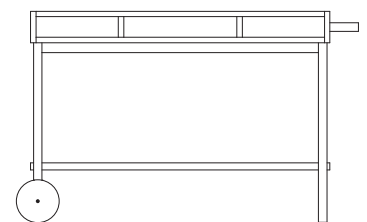

A2

SHIFT / DESK

A2 / A2 designers AB
Grännavägen 24, 561 34 Huskvarna
P.O. Box 264, 561 23 Huskvarna, Sweden
+46 36 38 71 54
a2@a2designers.se, www.a2designers.se

SHIFT / DESK

Shift is a small desk and sideboard with a distinct design, almost like a little character of itself. The upper part is open and airy and a place for your beautiful favourite things, books and magazines. The frame in black stained oak has a more graphic expression.

The Shift desk can be placed free standing or against a wall.

DESIGN Sara Larsson

MATERIALS oak, oak veneer, glass and leather

COLOUR white oiled oak with frame in black stained oak

DIMENSIONS W 115 x D 43 x H 74 cm